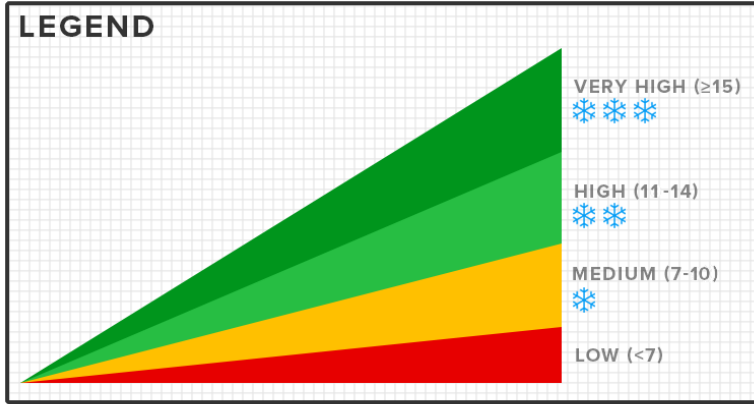

Evaluation of Slip Resistant Footwear

Complete List of Footwear

Safety/ Casual	M/W	Brand	Name	Style #	MAA
casual	M	Baffin	Zone Soft	SOFT-M006	☃☃☃
casual	M	Baffin	Logan	62000377	☃☃☃
casual	M	Camo	Hunting	087-3354-4	☃☃☃
casual	M	CAT	Drover Ice + WP TX	P721731	☃☃☃
casual	M	CAT	Stiction Hiker Ice Discontinued	P720863 Discontinued	☃☃☃
casual	M	Columbia	Bugaboot Plus III Omni Cold- Weather Boot	1626251	☃☃☃
casual	M	Columbia	Redmond Waterproof MidHiking Shoe	1553592231	☃☃☃
casual	M	Denver Hayes	Allenby Side-Zip Winter Boots Discontinued	5CPEDHF17-5260 Discontinued	☃☃☃
casual	M	Denver Hayes	Grafton Winter Boots with OC Rotor Grip - Black	5CPEDHF18-5270	☃☃☃
casual	M	Denver Hayes	Kensington ICEFX Winter Side-Zip Boots - Black	5CPEWRF19-5281	☃☃☃
casual	M	Helly Hansen	BIVY ICEFX Boots- Black	HHLF195000	☃☃☃
casual	M	Helly Hansen	Lockdown ICEFX Boots - Brown	HHLF195002	☃☃☃
casual	M	Helly Hansen	Lockdown ICEFX Boots - Black	HHLF195001	☃☃☃
casual	M	Hi-tec	Trail OX Winter 200 I WP	58030	☃☃☃