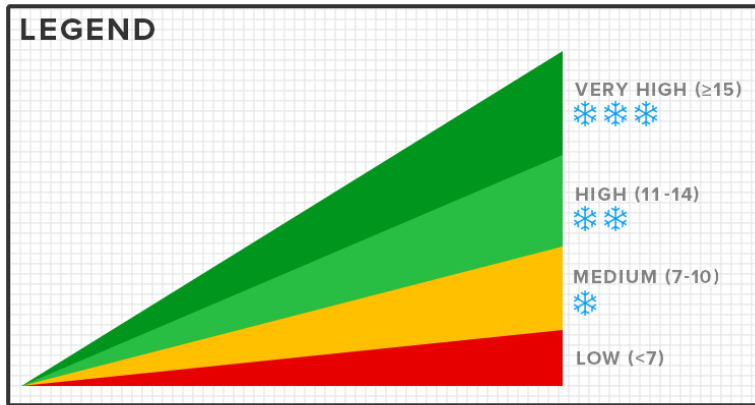

Evaluation of Slip Resistant Footwear

Complete List of Footwear

Safety/ Casual	M/W	Brand	Name	Style #	MAA
casual	M	Baffin	Zone Soft	SOFT-M006	~~☃ ☃ ☃~~
casual	M	Baffin	Logan	62000377	~~☃ ☃ ☃~~
casual	M	Camo	Hunting	087-3354-4	~~☃ ☃ ☃~~
casual	M	CAT	Drover Ice + WP TX	P721731	☃ ☃ ☃
casual	M	CAT	Stiction Hiker Ice	P720863	☃ ☃ ☃
casual	M	Columbia	Bugaboot Plus III Omni Cold-Weather Boot	1626251	~~☃ ☃ ☃~~
casual	M	Columbia	Redmond Waterproof MidHiking Shoe	1553592231	~~☃ ☃ ☃~~
casual	M	Denver Hayes	Allenby Side-Zip Winter Boots	5CPEDHF17-5260	☃ ☃ ☃
casual	M	Denver Hayes	Grafton Winter Boots with OC Rotor Grip - Black	5CPEDHF18-5270	~~☃ ☃ ☃~~
casual	M	Hi-tec	Trail OX Winter 200 I WP	58030	~~☃ ☃ ☃~~
casual	M	Huntshield	Northern Tracker II	1870009	~~☃ ☃ ☃~~
casual	M	Hush puppies	Beauceron Fold Boot	HMP1990-201	☃ ☃ ☃
casual	M	Hush puppies	Beauceron MT Ice	HMP1991-201	☃ ☃ ☃
casual	M	Hush Puppies	Beauceron Short Ice	HMP1989-201	☃ ☃ ☃
casual	M	Hush puppies	Pender Spy Ice+ Black WP Leather Discontinued	HMP1556-001 Discontinued	☃ ☃ ☃